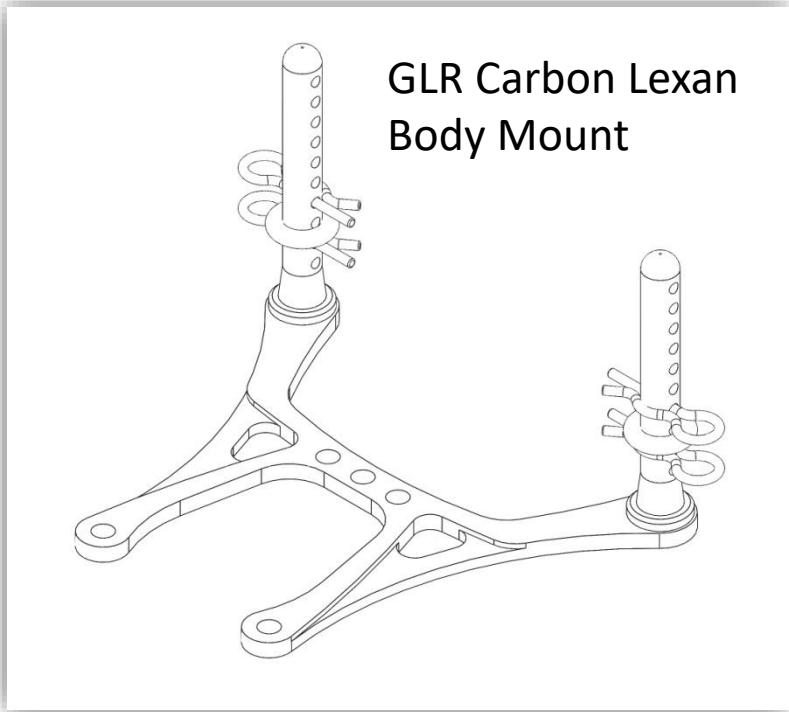

# GLR Carbon Lexan Body Mount

Model: GLR-0162

May-2015

1

2